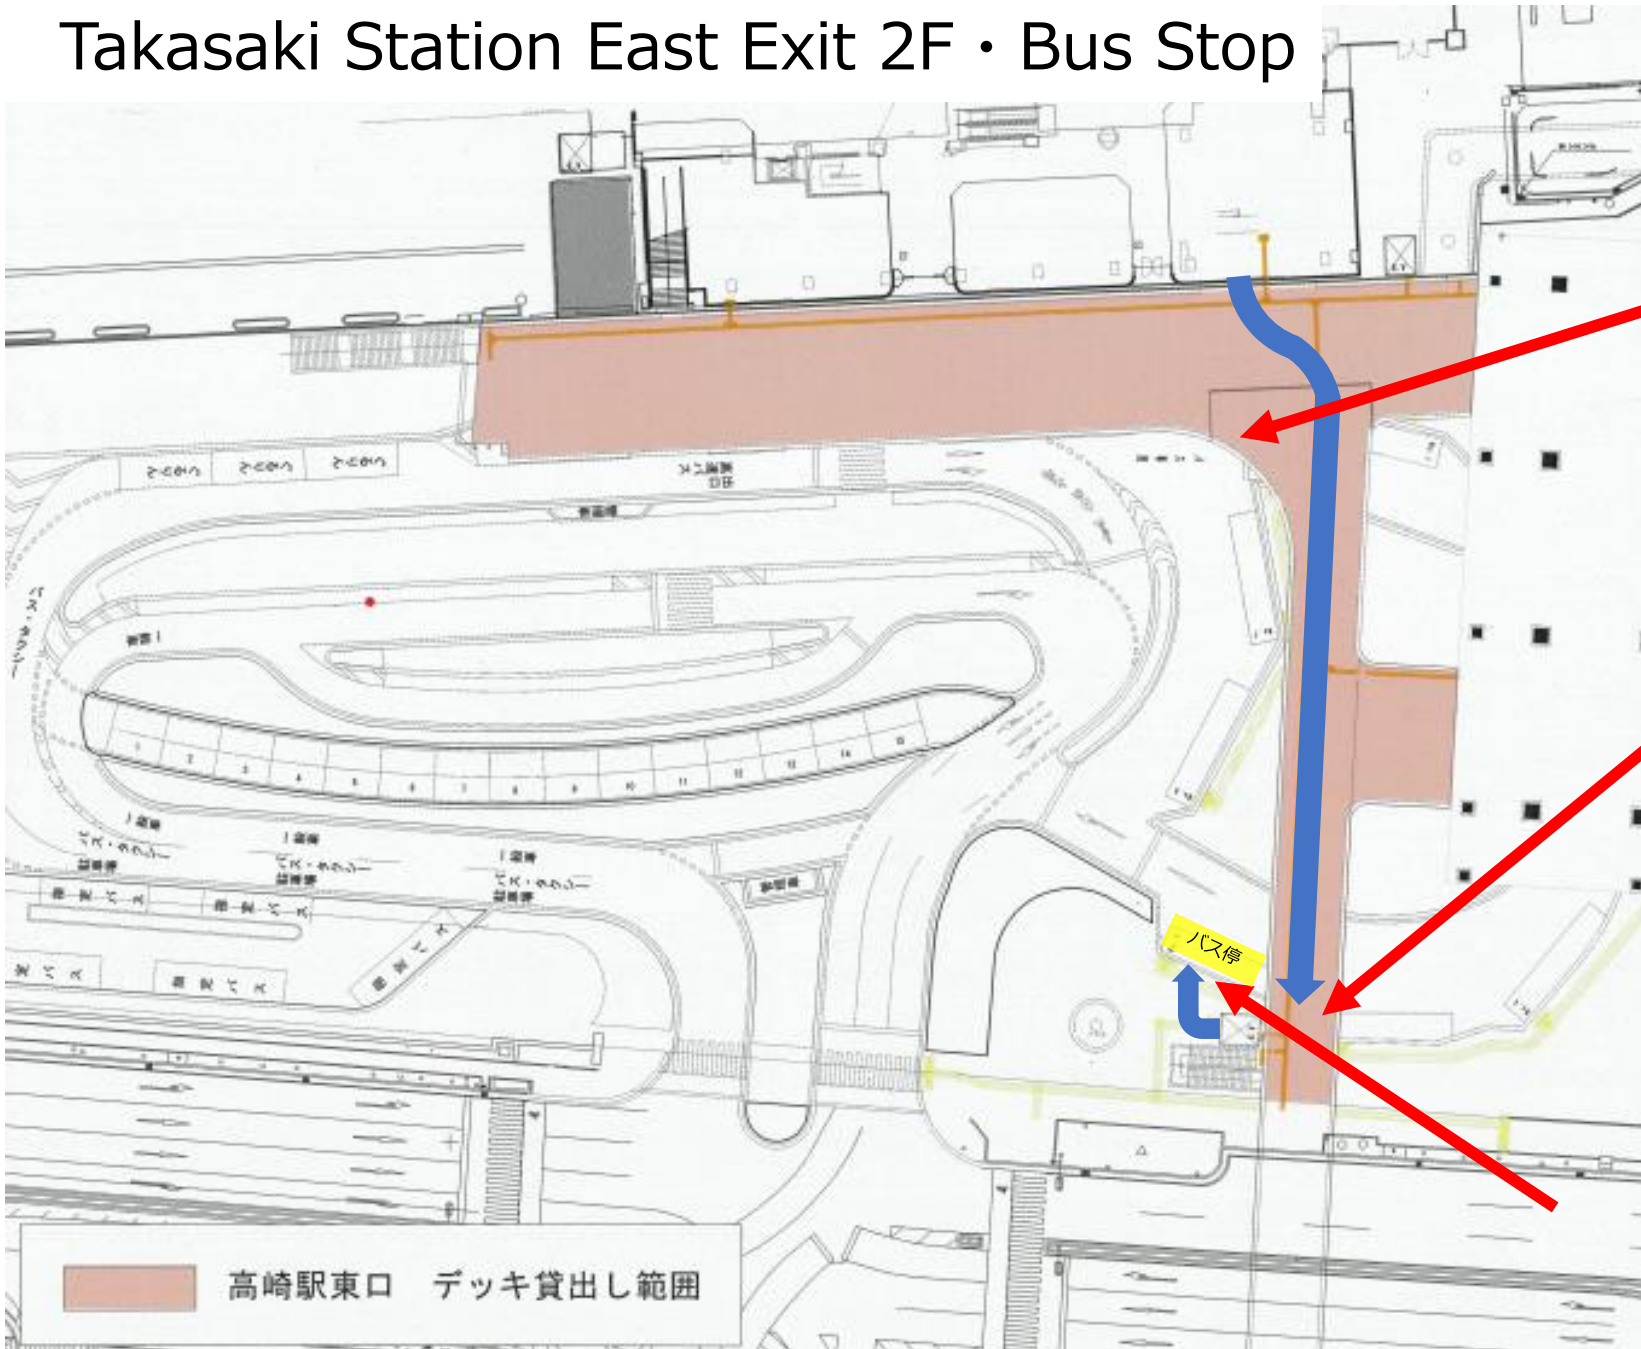

# Takasaki Station East Exit 2F • Bus Stop

English Help Desk  
(Nov. 11~13, 18~20)  
9:00 ~ 17:00

Elevator to  
Bus Stop

Bus Stop